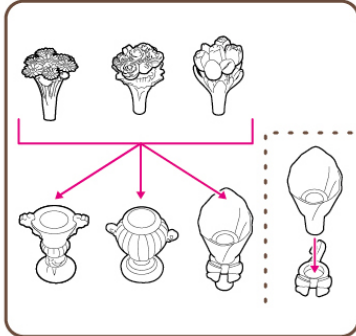

How to attach bouquet holder

- ① Raise the arm
- ② Attach the holder to the arm

- ③ Insert the bouquet into the holder

How to hold the bouquet

Position the bouquet close to the face

Insert the light from the Light & Curtains Set (sold separately) into the slot under the terrace as shown