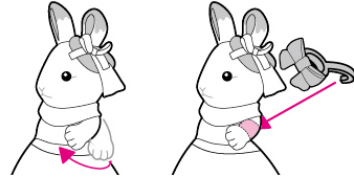

How to attach bouquet holder

- ① Raise the arm
- ② Attach the holder to the arm

- ③ Insert the bouquet into the holder

How to hold the bouquet

Position the bouquet close to the face

Insert the light from the Light & Curtains Set (sold separately) into the slot under the terrace as shown